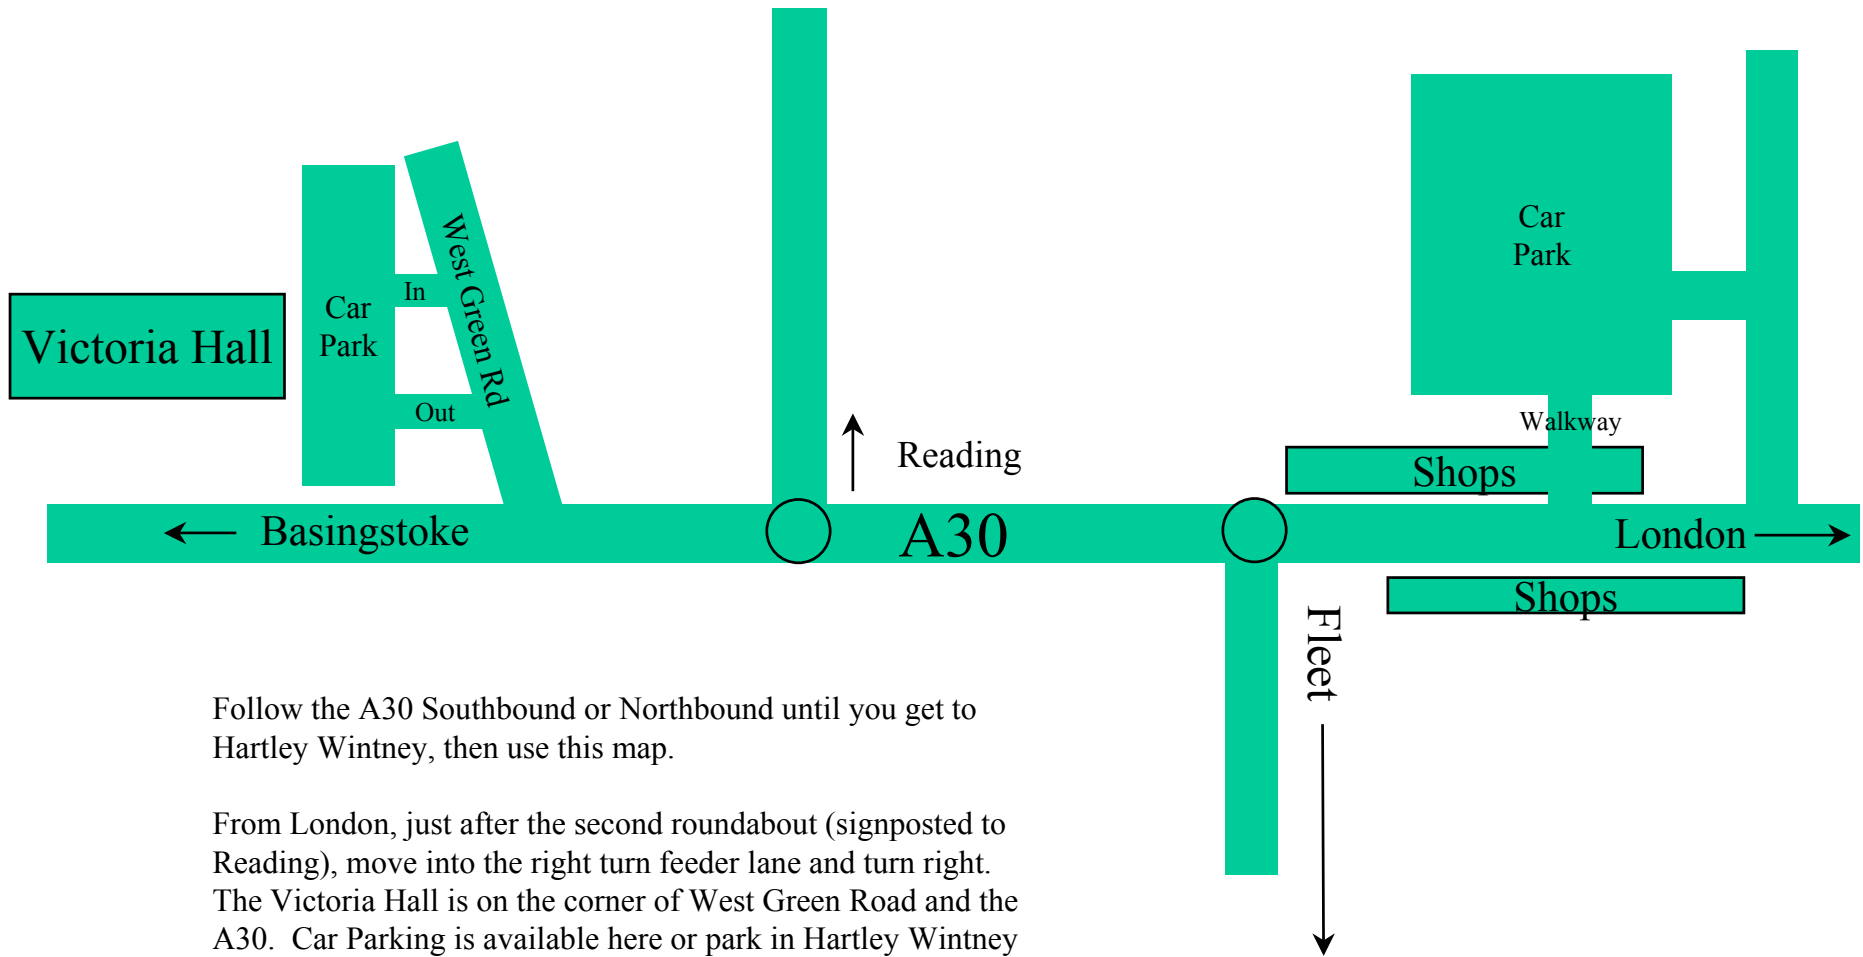

Map to Victoria Hall, Hartley Wintney For HAG Performances

Follow the A30 Southbound or Northbound until you get to Hartley Wintney, then use this map.

From London, just after the second roundabout (signposted to Reading), move into the right turn feeder lane and turn right. The Victoria Hall is on the corner of West Green Road and the A30. Car Parking is available here or park in Hartley Wintney and walk back down.